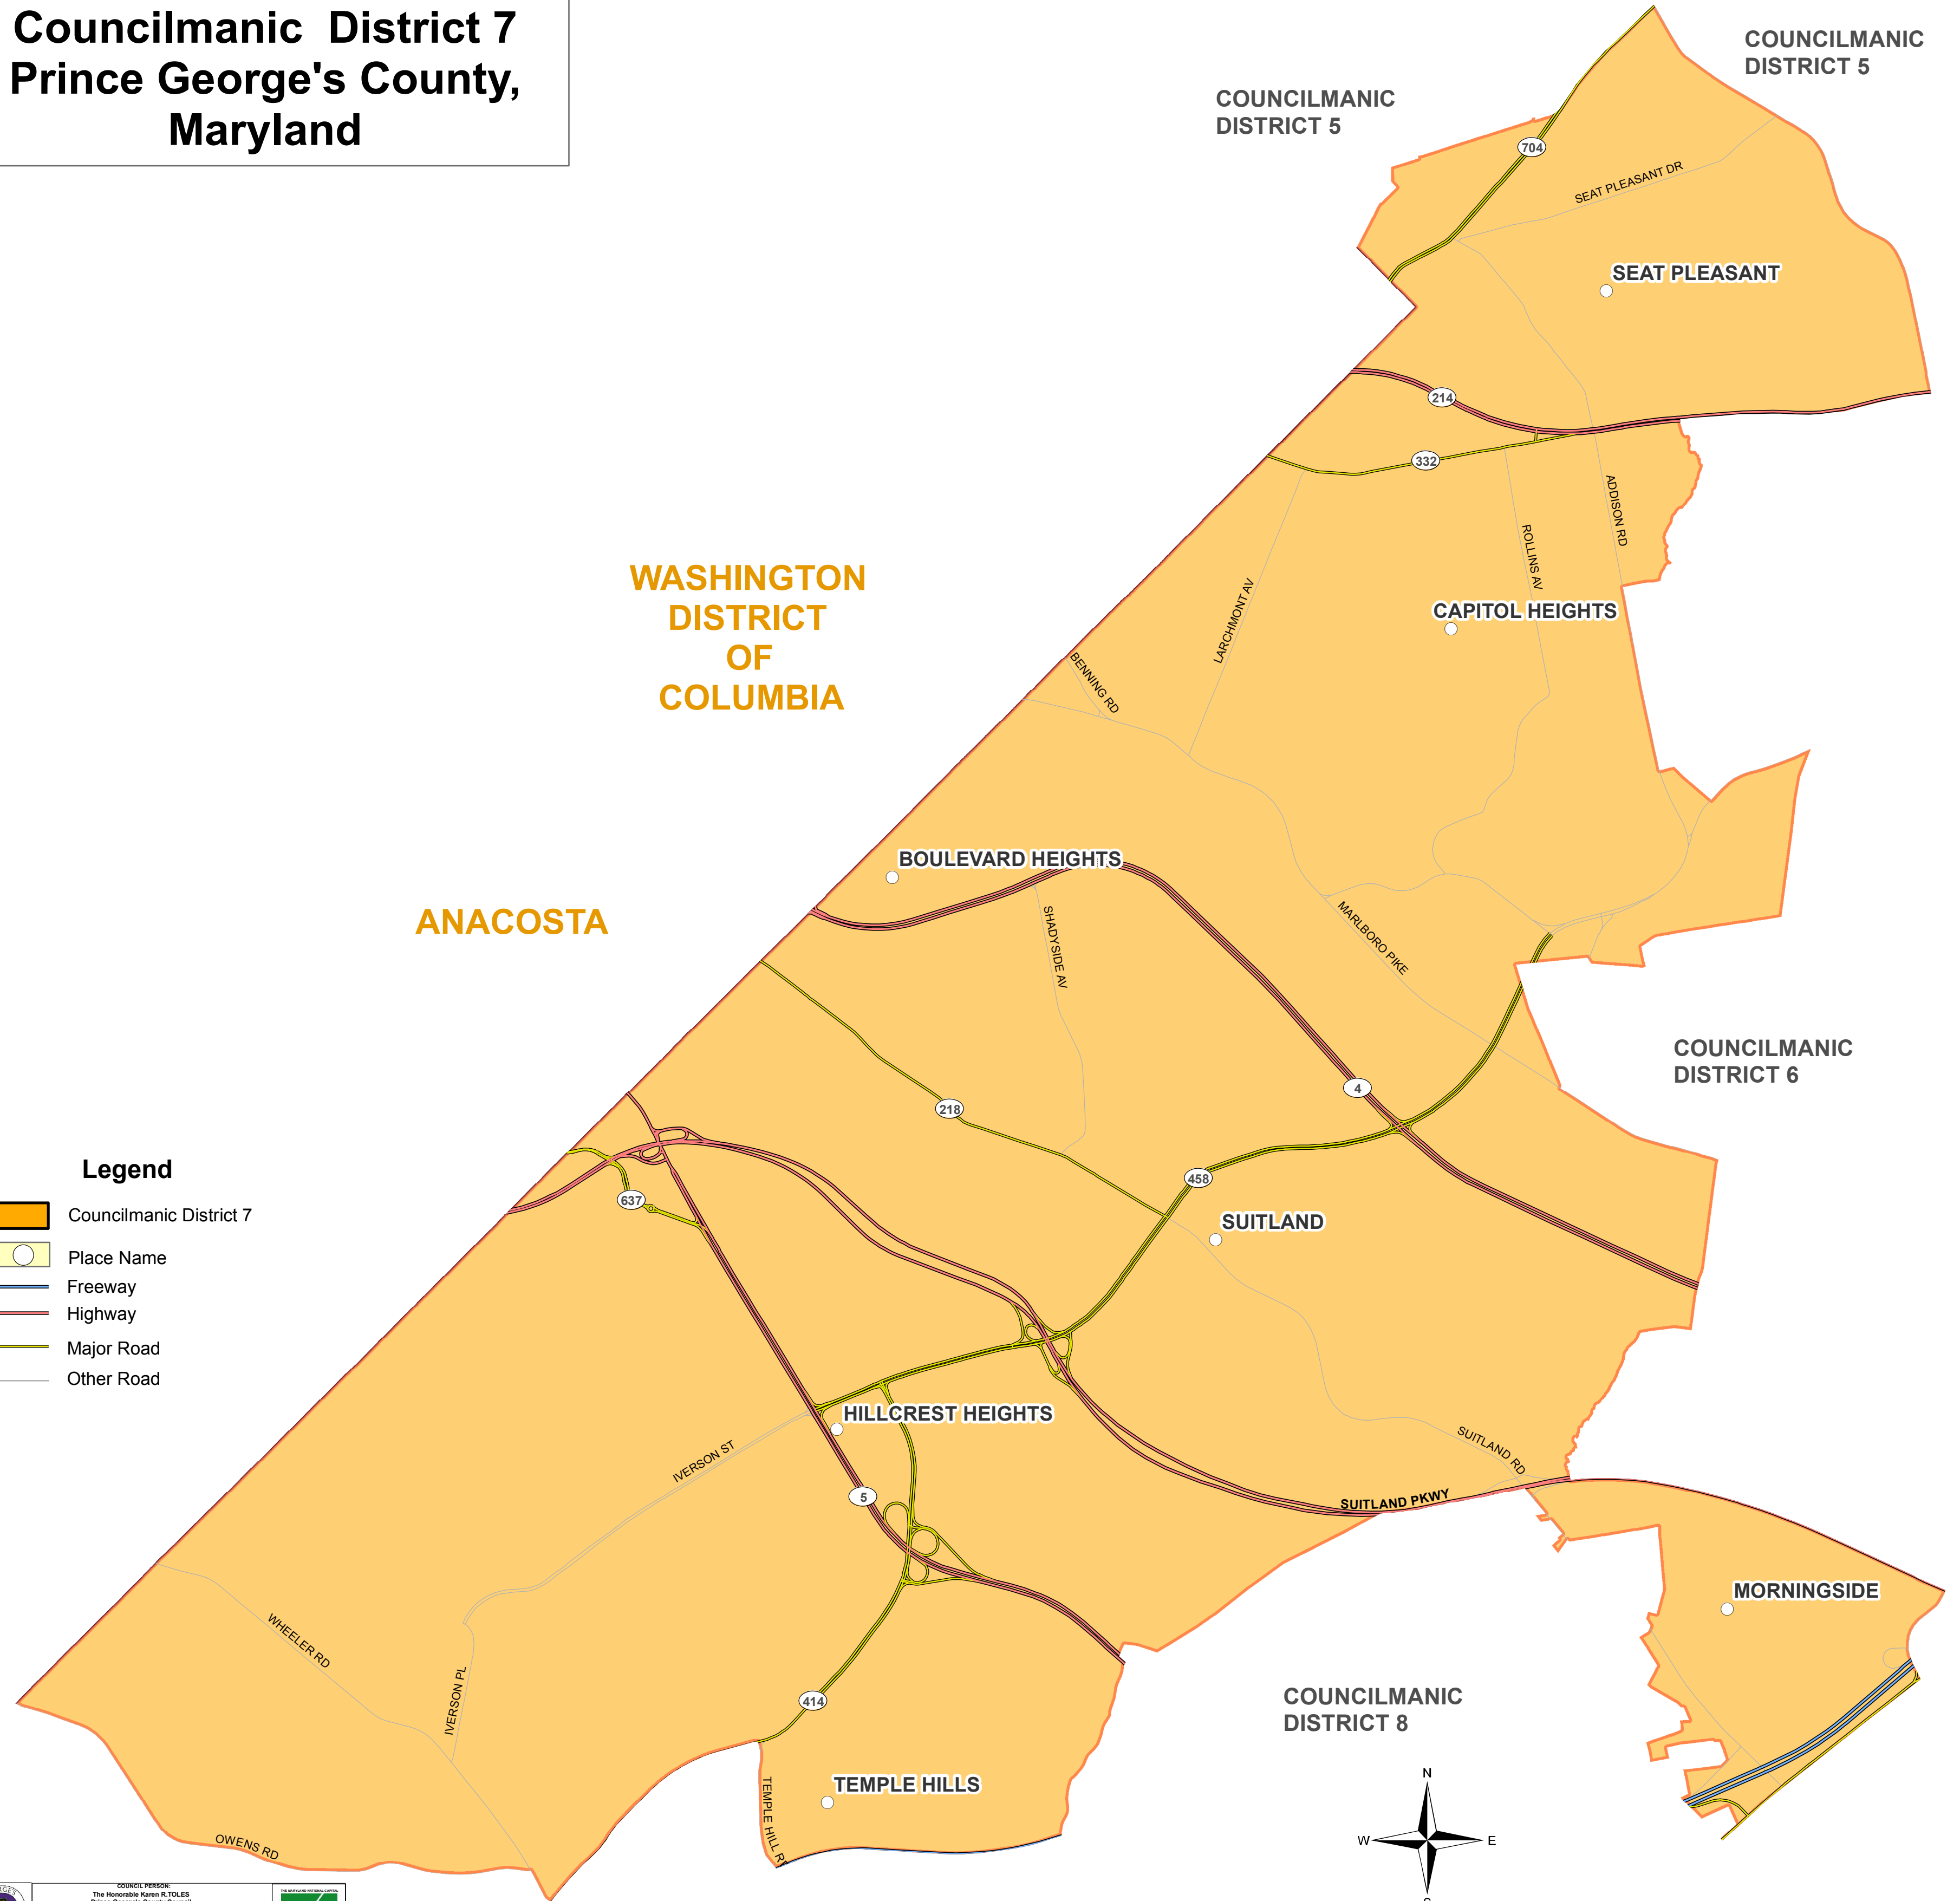

Councilmanic District 7 Prince George's County, Maryland

Legend

- Councilmanic District 7
- Place Name
- Freeway
- Highway
- Major Road
- Other Road

COUNCILMANIC DISTRICT 8

COUNCILMANIC DISTRICT 8

COUNCILMANIC DISTRICT 6

COUNCILMANIC DISTRICT 5

COUNCILMANIC DISTRICT 5

WASHINGTON DISTRICT OF COLUMBIA

ANACOSTA

BOULEVARD HEIGHTS

CAPITOL HEIGHTS

SEAT PLEASANT

SUITLAND

HILLCREST HEIGHTS

TEMPLE HILLS

MORNINGSIDE

WHEELER RD

IVERSON PL

OWENS RD

TEMPLE HILLS RD

IVERSON ST

704

SEAT PLEASANT DR