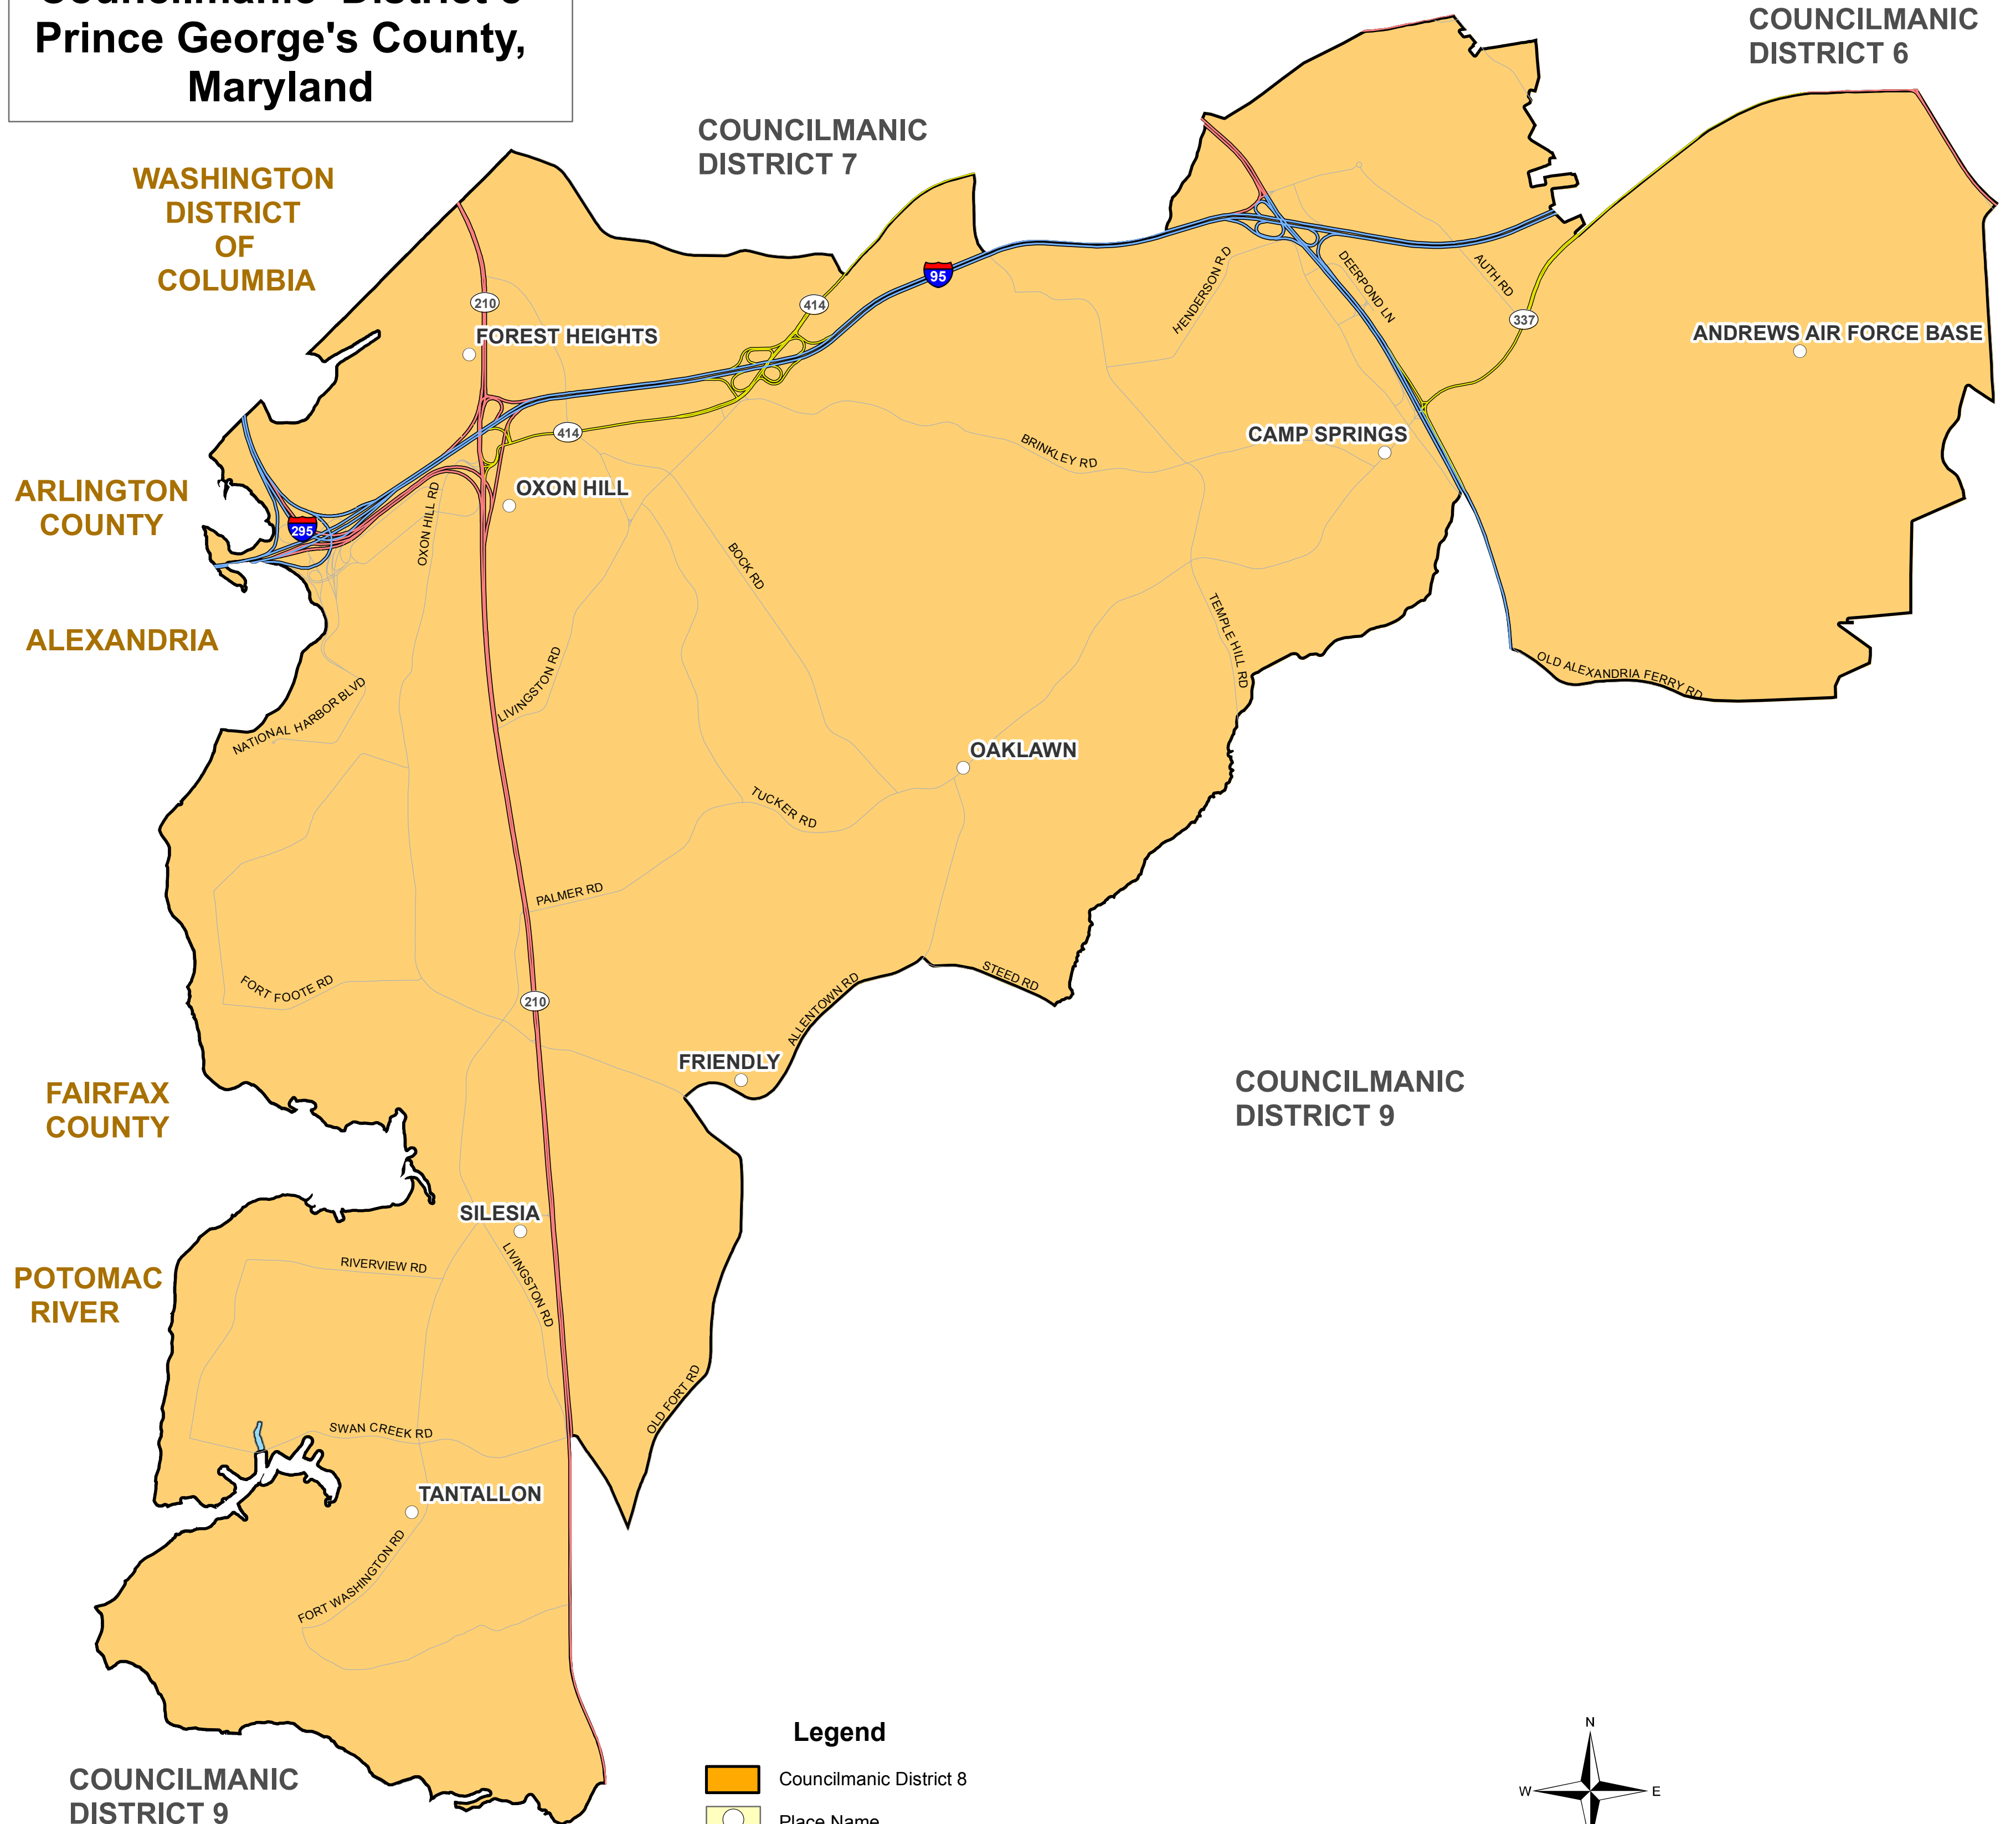

Councilmanic District 8 Prince George's County, Maryland

1. **Legend**
2. Councilmanic District 8
   - Place Name
   - Freeway
   - Highway
   - Major Road
   - Other Road